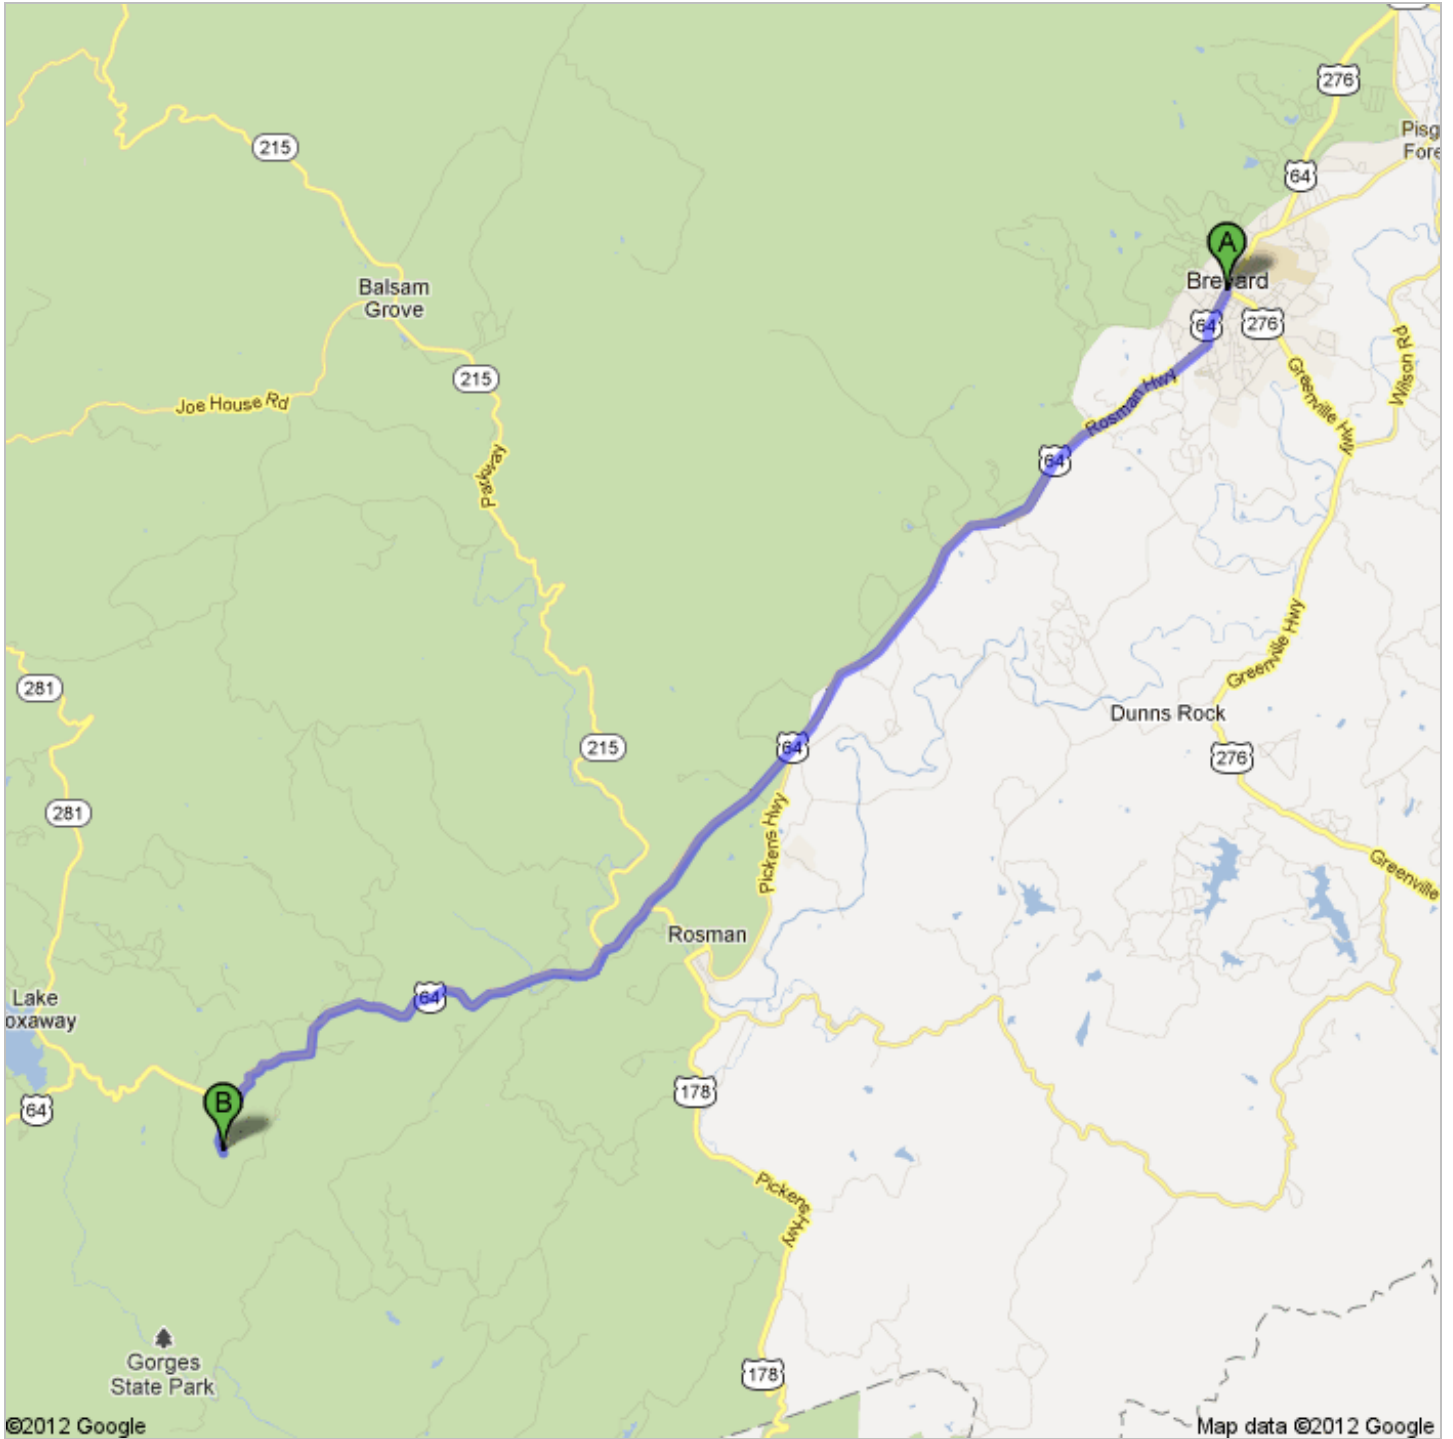

Directions to 405 Reid Siding Rd, Lake Toxaway, NC 28747
14.0 mi – about 20 mins

 Brevard, NC

1. Head **southwest** on **S Broad St** toward **W Jordan St** go 0.5 mi
About 1 min total 0.5 mi

 2. Turn right onto **US-64 W** go 12.6 mi
About 16 mins total 13.2 mi

 3. Turn right to stay on **US-64 W** go 0.4 mi
About 1 min total 13.6 mi

 4. Take the 1st left onto **Reid Siding Rd** go 0.4 mi
Destination will be on the left total 14.0 mi
About 2 mins

 405 Reid Siding Rd, Lake Toxaway, NC 28747

These directions are for planning purposes only. You may find that construction projects, traffic, weather, or other events may cause conditions to differ from the map results, and you should plan your route accordingly. You must obey all signs or notices regarding your route.

Map data ©2012 Google

Directions weren't right? Please find your route on maps.google.com and click "Report a problem" at the bottom left.